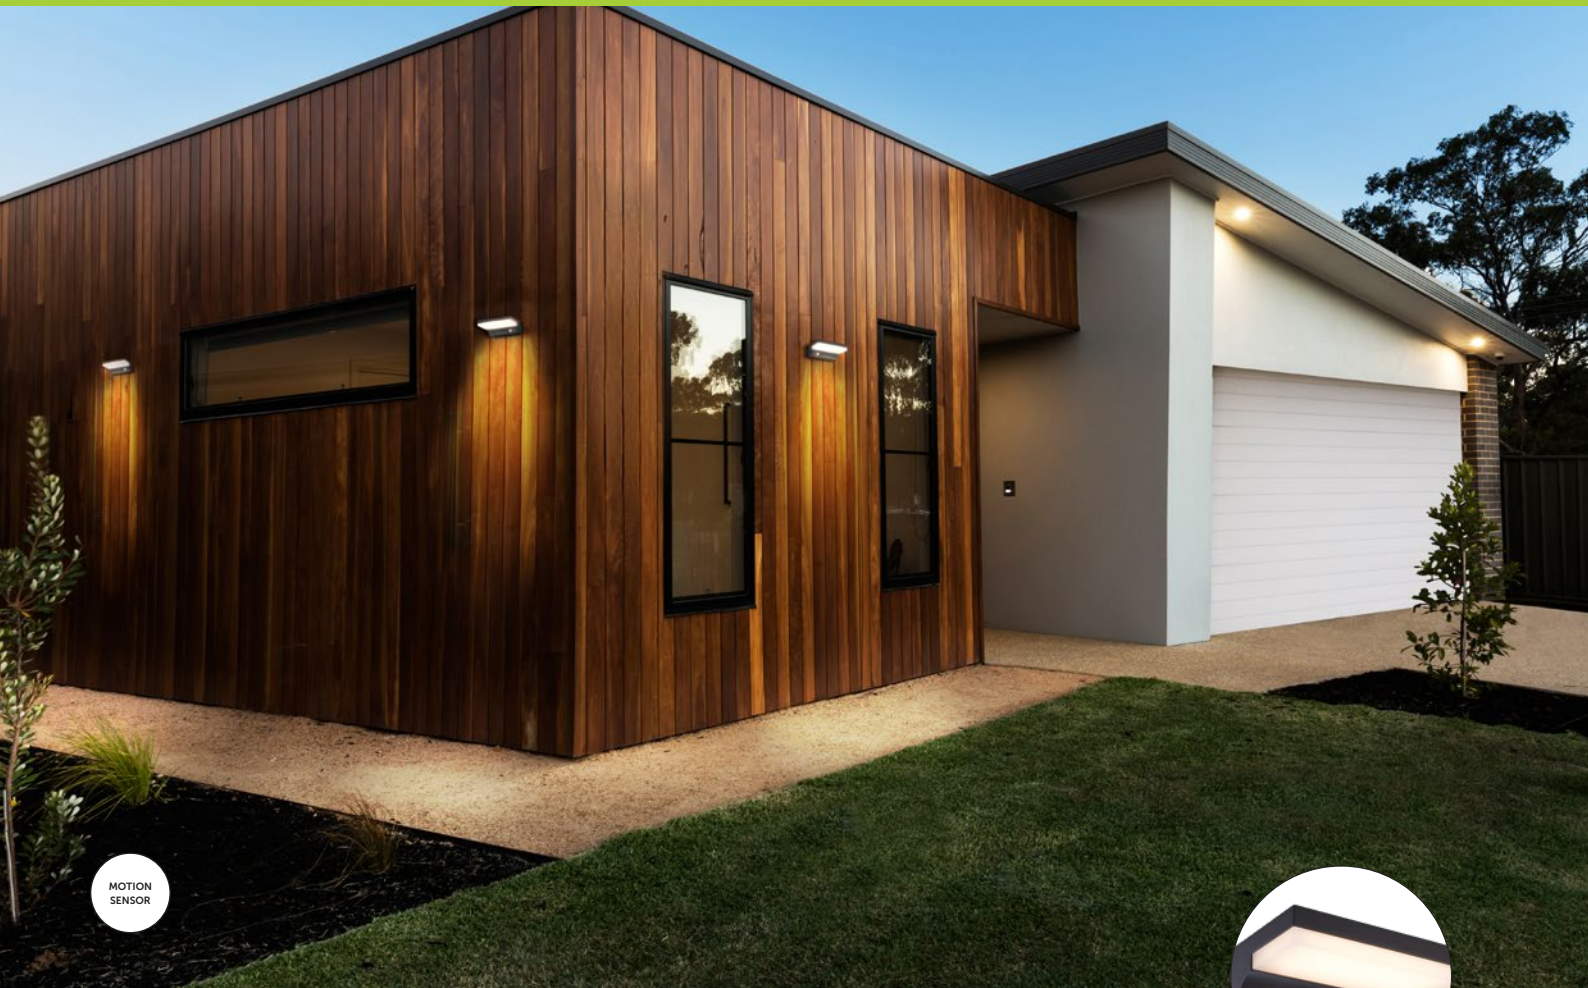

MOTION
SENSOR

58.M1901-30-DG
TETTO

EAN 7611453000160   3000K   166lm   IP65   16x11.5x6cm   75.90