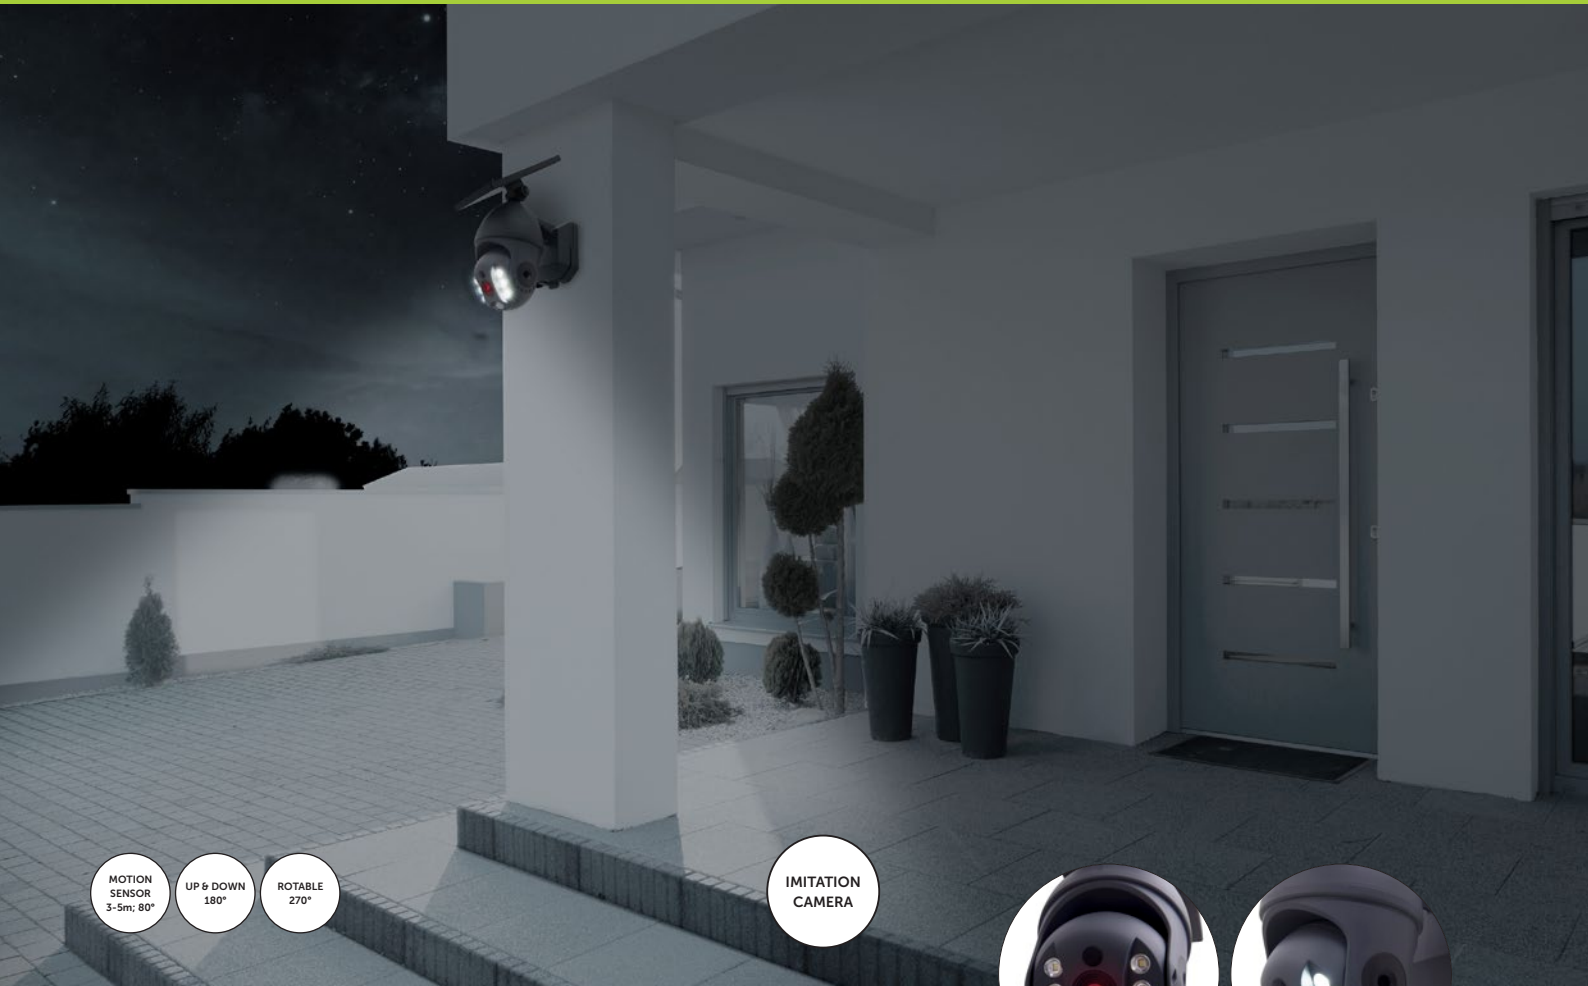

- MOTION SENSOR
  3-5m; 80°
- UP & DOWN
  180°
- ROTABLE
  270°

IMITATION
CAMERA