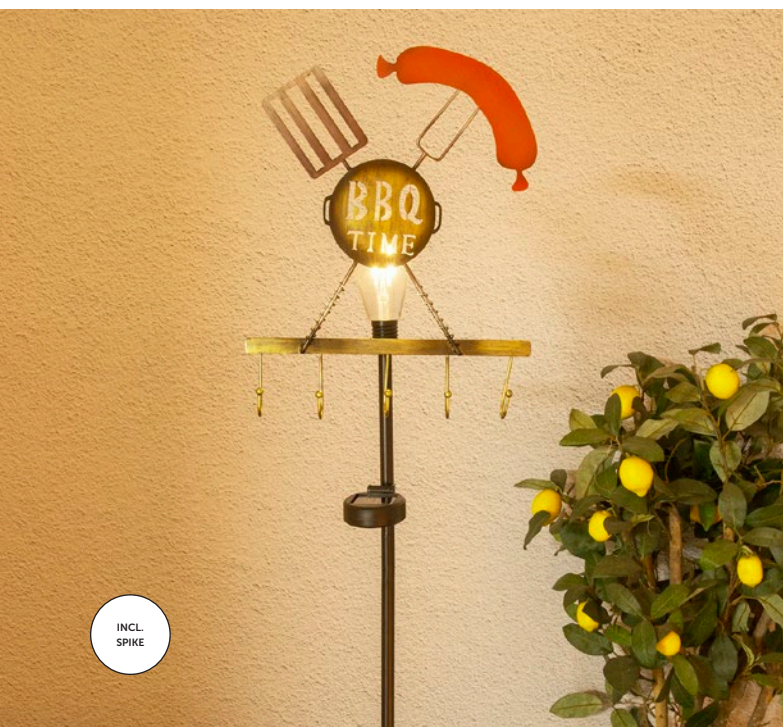

INCL SPIKE

INCL SPIKE

18.5282614
SPORIA

EAN 4003222884683 3500K IP44 23.4x6x95cm 54.90

18.5282414
SPECKO

EAN 4003222884706 3500K IP44 21.5x13.5x88cm 49.90