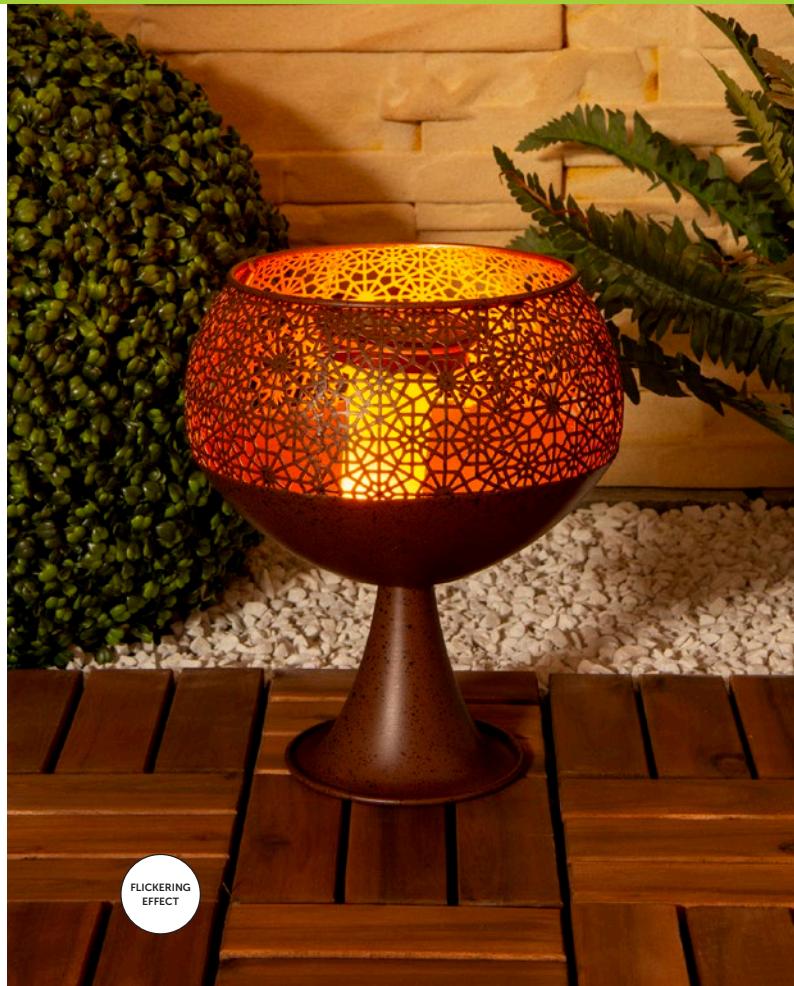

FLICKERING EFFECT

FLICKERING EFFECT

18.5276520
ANTINO

EAN 4003222884720 3500K IP44 22x34.5cm 59.90

18.5279420
ANTINI

EAN 4003222884317 3500K IP44 22x25cm 59.90

FLICKERING EFFECT

FLICKERING EFFECT

18.5283622
GHALA

EAN 4003222884270 1800K IP44 Ø20x15cm 64.90

18.5284114
CHILLA

EAN 4003222884652 1800K IP44 26x30.5cm 94.90